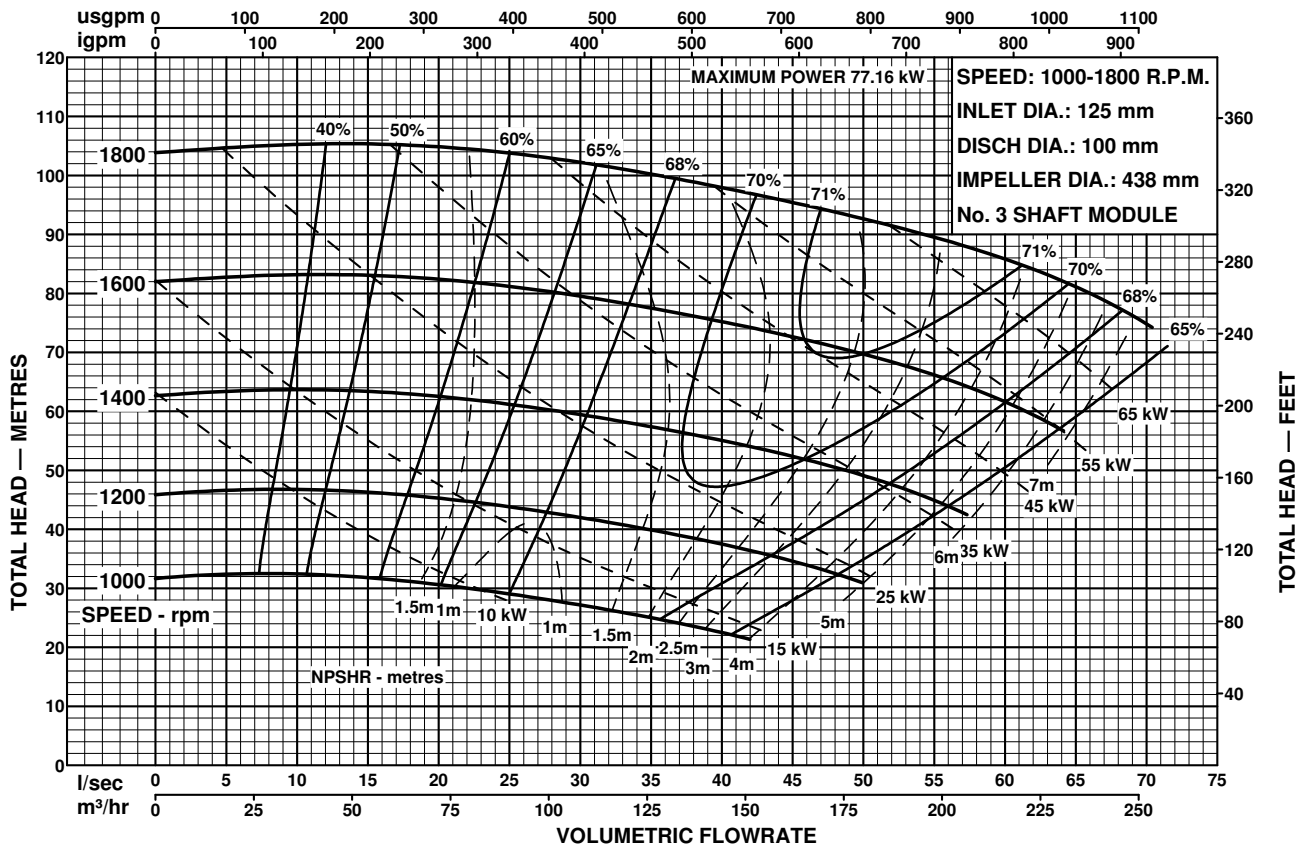

MODEL
125x100-400

ISO2858

END SUCTION PUMPS
50Hz PERFORMANCE

Performance to AS2417 Grade 2 for clean, cold water only.

Performance to AS2417 Grade 2 for clean, cold water only.