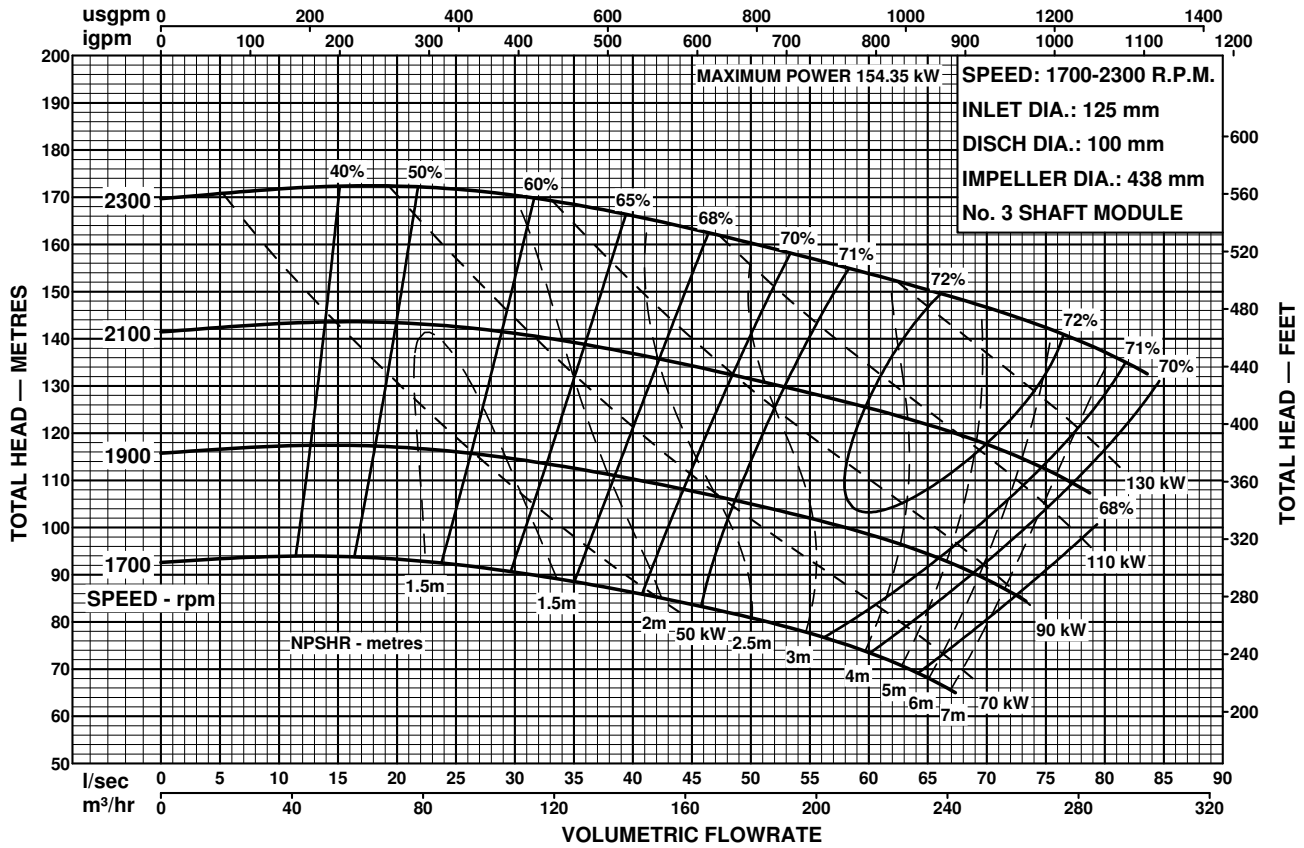

MODEL
125x100-400

ISO2858

END SUCTION PUMPS
50Hz PERFORMANCE

Performance to AS2417 Grade 2 for clean, cold water only.

Performance to AS2417 Grade 2 for clean, cold water only.